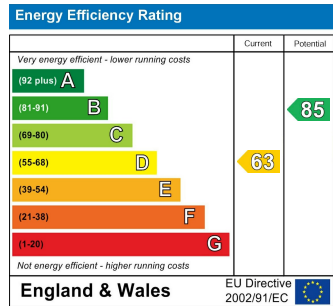

Energy Efficiency Rating - Current Band E/54. Potential Band B/81.

Council Tax Band "A"

Deposit - £1125

IMPORTANT WARNING: Harwoods for themselves and for the sellers of this property whose Agents they are, give notice that (i) The particulars are produced in good faith, are set out as a general outline and description only for the guidance of intended purchasers, and do not constitute, nor constitute part of an offer or contract. (ii) No person in the employment of Harwoods has any authority to make or give any representation or warranty in relation to this property. (iii) All descriptions, dimensions, measurements, references to condition and necessary permissions for use and occupation and other details are given without any responsibility and as a guide only, and are not precise. Any intended buyers should not rely on them as statements or representation of fact but must satisfy themselves through their own endeavours and enquiries as to the correctness of each of them.