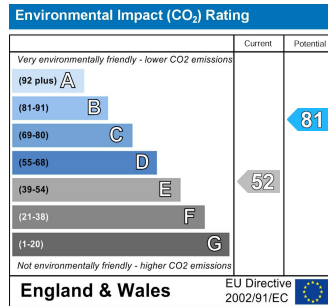

Energy Efficiency Rating - Current Band E/54. Potential Band B/81.

Council Tax Band "A"

Deposit - £1125

IMPORTANT WARNING: Harwoods for themselves and for the sellers of this property whose Agents they are, give notice that (i) The particulars are produced in good faith, are set out as a general outline and description only for the guidance of intended purchasers, and do not constitute, nor constitute part of an offer or contract. (ii) No person in the employment of Harwoods has any authority to make or give any representation or warranty in relation to this property. (iii) All descriptions, dimensions, measurements, references to condition and necessary permissions for use and occupation and other details are given without any responsibility and as a guide only, and are not precise. Any intended buyers should not rely on them as statements or representation of fact but must satisfy themselves through their own endeavours and enquiries as to the correctness of each of them.